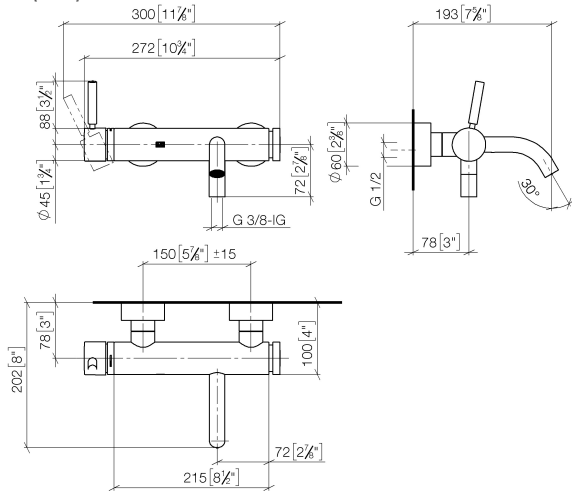

META Single-lever bath mixer for wall mounting without shower set - Dark Chrome

META

33 200 660

- 202mm projection
- circular normal flow
- automatic bath/shower diverter
- 3/8" shower outlet
- slide-on rosettes Ø 60 mm
- 1/2" connection
- gauge 150 mm - 15 mm
- max. flow 14 l/min at 3 bar flow pressure

Intrinsic protection against back flow.

Note: Local building codes may require the use of an anti-scald device. Please refer to remote pressure balance valve (35 910 970 90)

| | | |
|---|-------------------------------|---------------|
|  | Dark Chrome | 33 200 660-19 |
|  | Chrome | 33 200 660-00 |
|  | Brushed Platinum | 33 200 660-06 |
|  | Light Gold | 33 200 660-26 |
|  | Brushed Light Gold | 33 200 660-27 |
|  | Matte Black | 33 200 660-33 |
|  | Brushed Bronze | 33 200 660-42 |
|  | Brushed Champagne (22kt Gold) | 33 200 660-46 |
|  | Champagne (22kt Gold) | 33 200 660-47 |
|  | Brushed Chrome | 33 200 660-93 |
|  | Brushed Dark Platinum | 33 200 660-99 |

33 200 660
mm [inches]

Flow rate chart

Codes & Standards

California Energy
Commission
(CEC)

META Single-lever bath mixer for wall mounting without shower set - Dark
Chrome

META

33 200 660
Certificates

LGA_29687.

WRAS_2207043.

**META Single-lever bath mixer for wall mounting without shower set - Dark
Chrome**

META

33 200 660
Parts for other
finishes can be found
here: [Chrome](#)